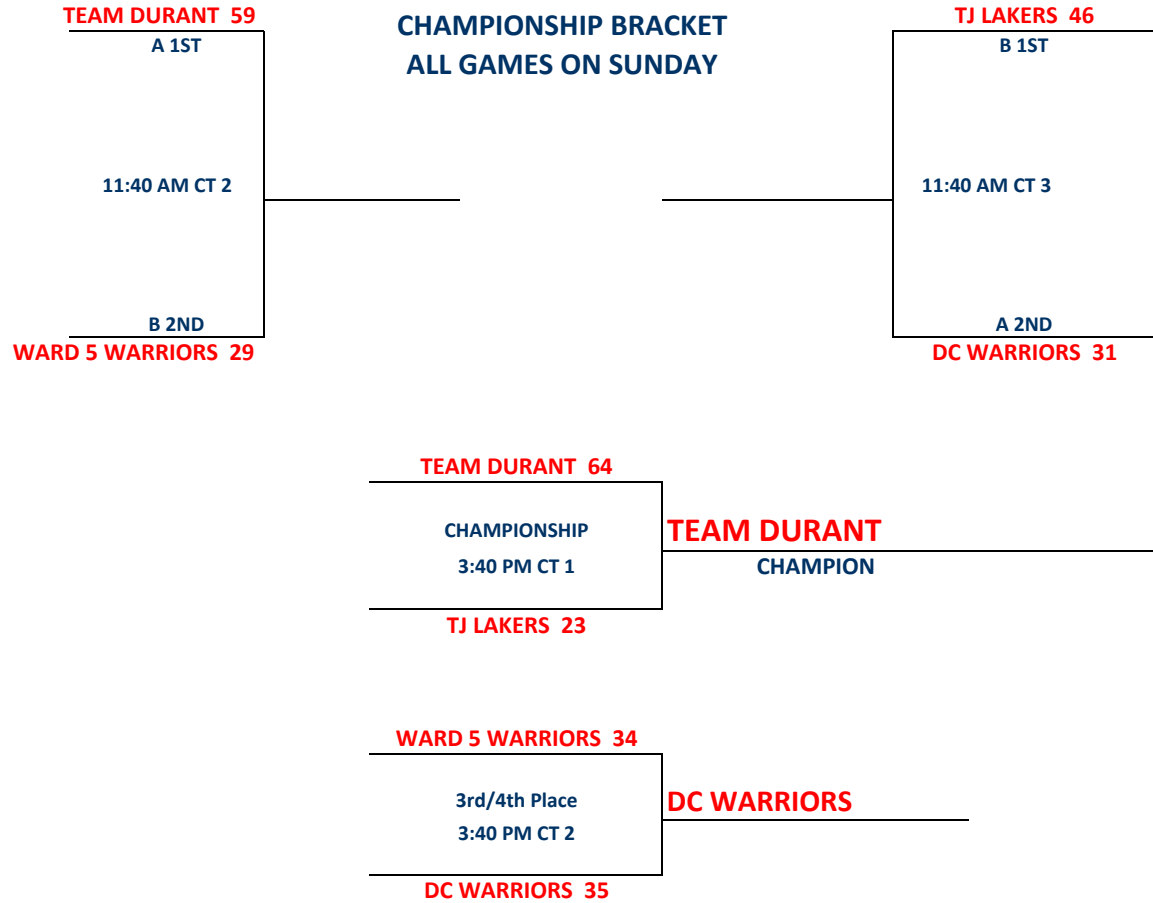

1) Teams listed first in the pool are considered the HOME teams.

2) The team listed on the top of the bracket is considered the HOME team.