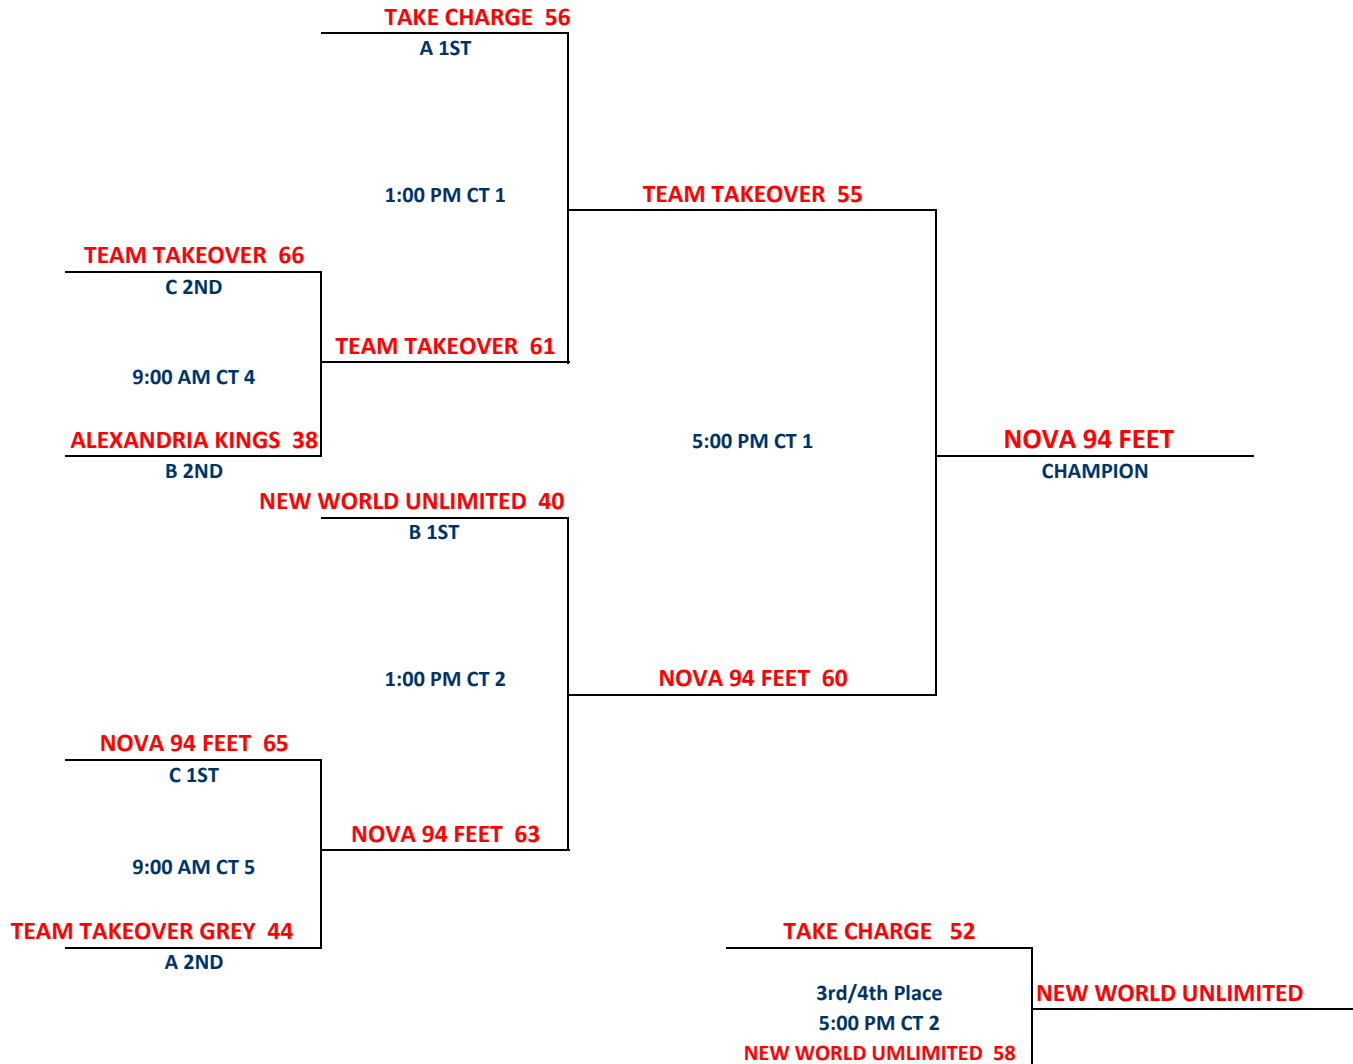

CHAMPIONSHIP BRACKET
ALL GAMES ON SUNDAY

1) Teams listed first in the pool are considered the HOME teams.

2) The team listed on the top of the bracket is considered the HOME team.