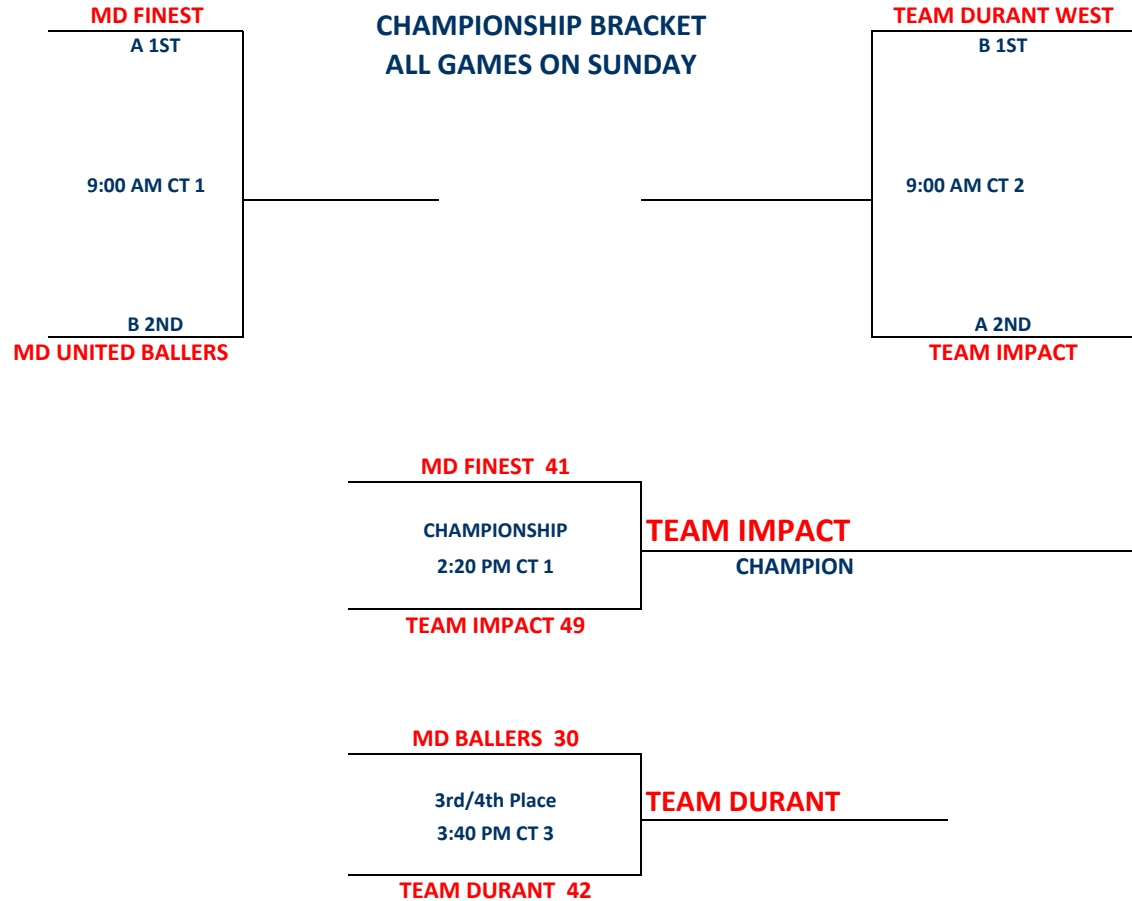

### Pool B

W	L
II	
I	I
	II

B1	TEAM DURANT WEST	1
B2	MD UNITED BALLERS	2
B3	DC PREMIER	3

Friday	Time	Court	Results
B3 vs B2	8:20 PM	2 B3	<u>38</u> B2 <u>43</u>

Saturday	Time	Court	Results
B1 vs B3	3:40 PM	3 B1	<u>52</u> B3 <u>39</u>
B2 vs B1	6:20 PM	2 B2	<u>42</u> B1 <u>60</u>

1) Teams listed first in the pool are considered the HOME teams.

2) The team listed on the top of the bracket is considered the HOME team.