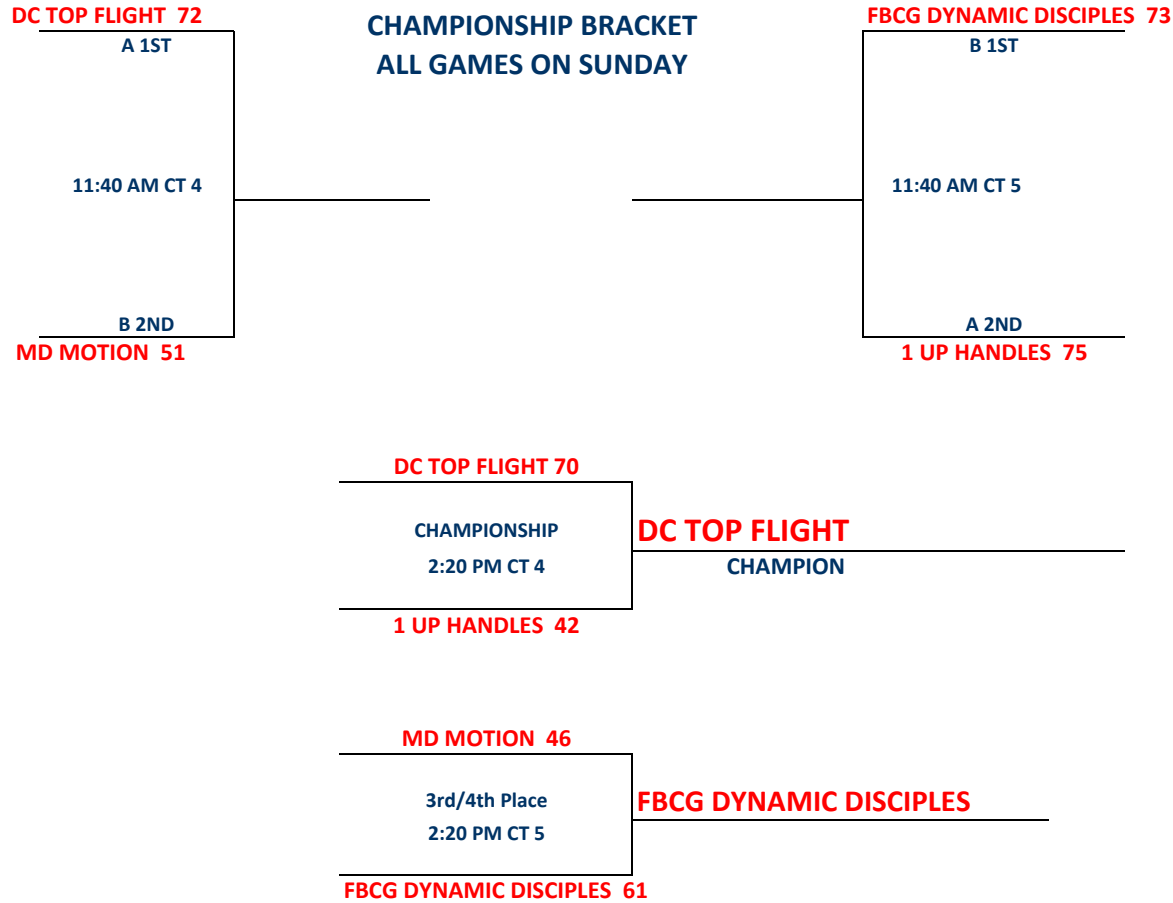

1) Teams listed first in the pool are considered the HOME teams.

2) The team listed on the top of the bracket is considered the HOME team.