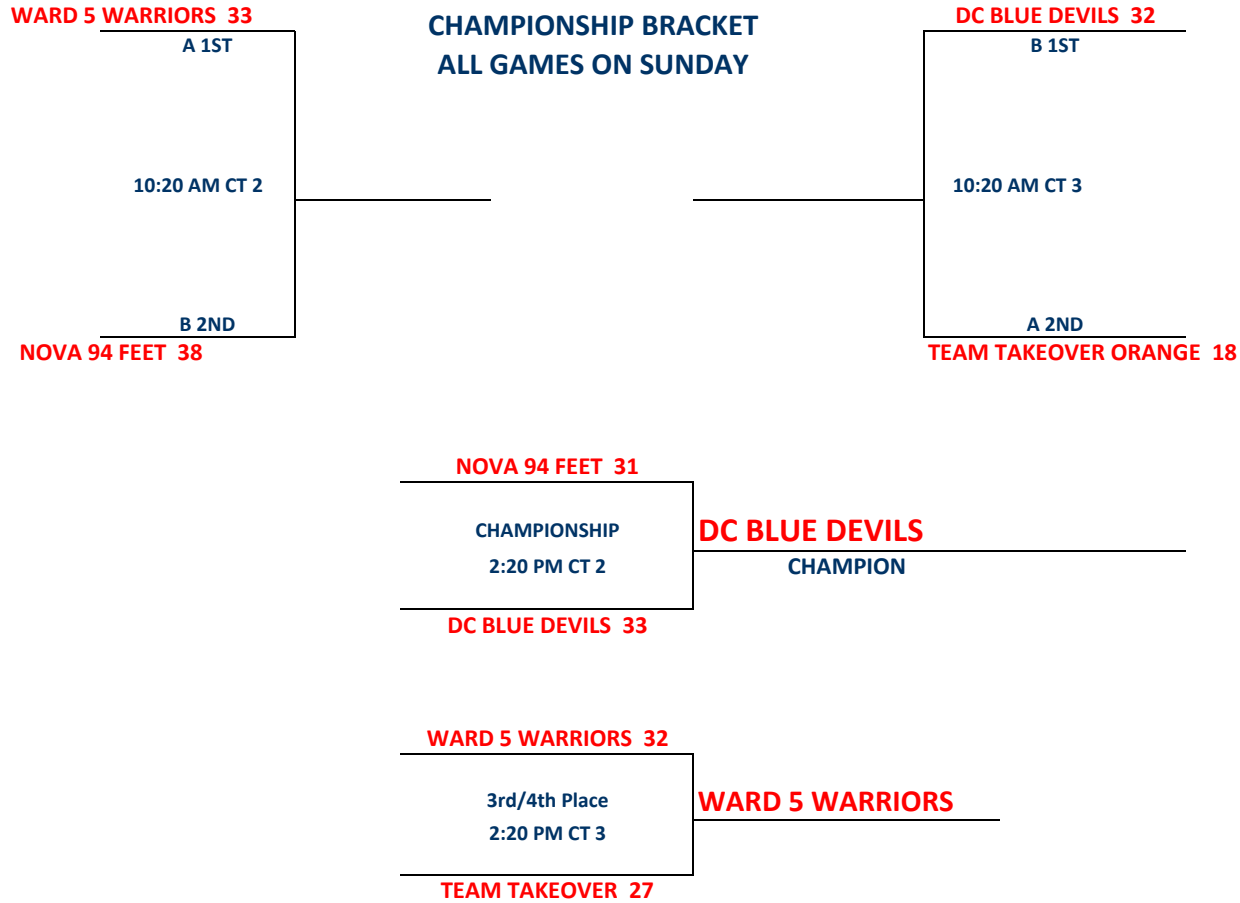

3rd A vs 3rd B	1:00 PM	3	3RD A	<u>36</u>	3RD B	<u>25</u>
MD PRIDE VS MD STATE TIGERS						

1) Teams listed first in the pool are considered the HOME teams.

2) The team listed on the top of the bracket is considered the HOME team.